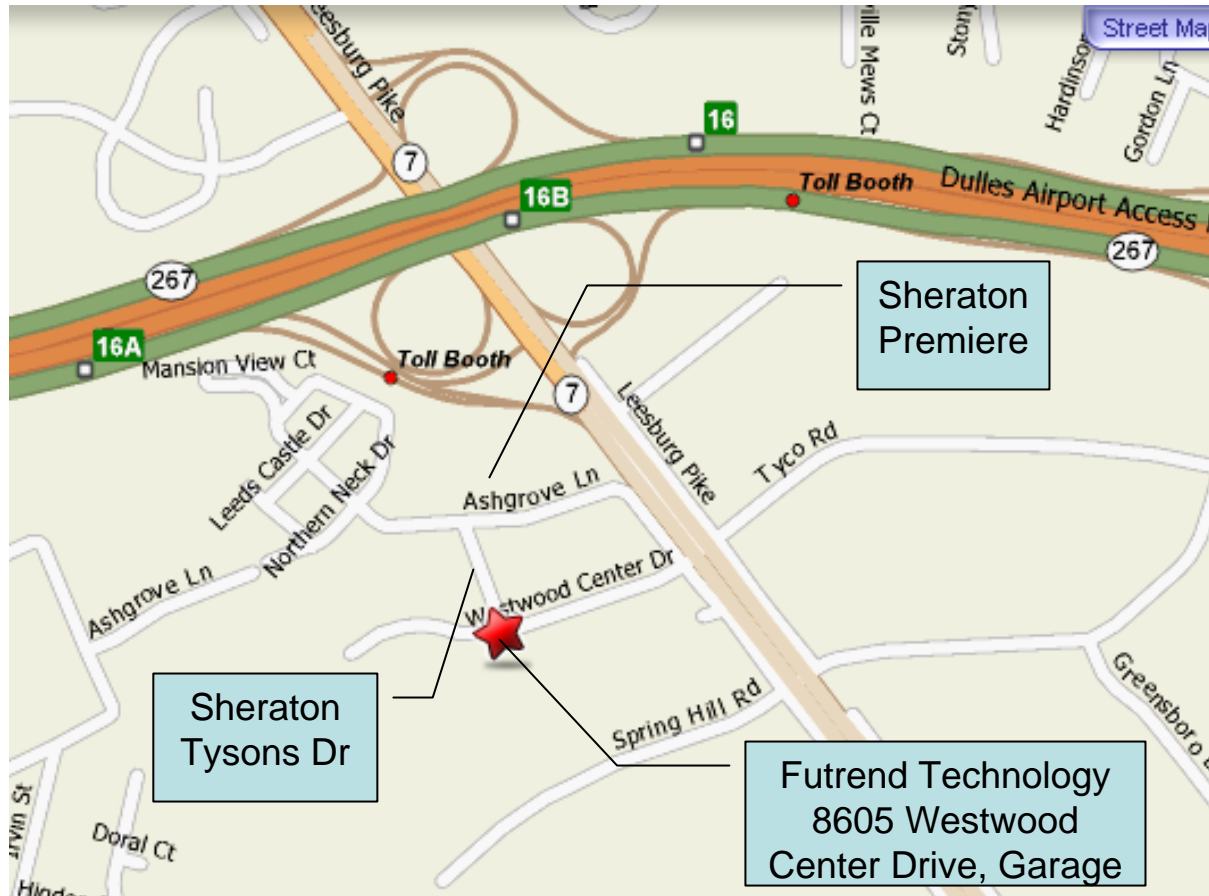

# PMI Monthly Meeting Additional Parking Spaces Location and Direction

**Direction from toll road 267:**

- Get off Exist Route 7 East towards Tysons Corner
- Turn left onto Westwood Center Drive

**Direction from Route 66:**

- Get off Exist Route 7 West towards Leesburg Pike
- Turn right onto Westwood Center Drive

- Turn left into office building complex after Hummer Dealer (following parking directional sign)
- Park at any open spaces on the left side of the garage marked for 8605 Westwood Center Drive Guests
- Park on top three levels above ground

**Direction to Sheraton Premiere Hotel:**

**Turn left after leaving the garage, and walk towards Westwood Center Drive.**

**Cross Westwood Center Drive**

**Follow Sheraton Tysons Drive towards hotel**